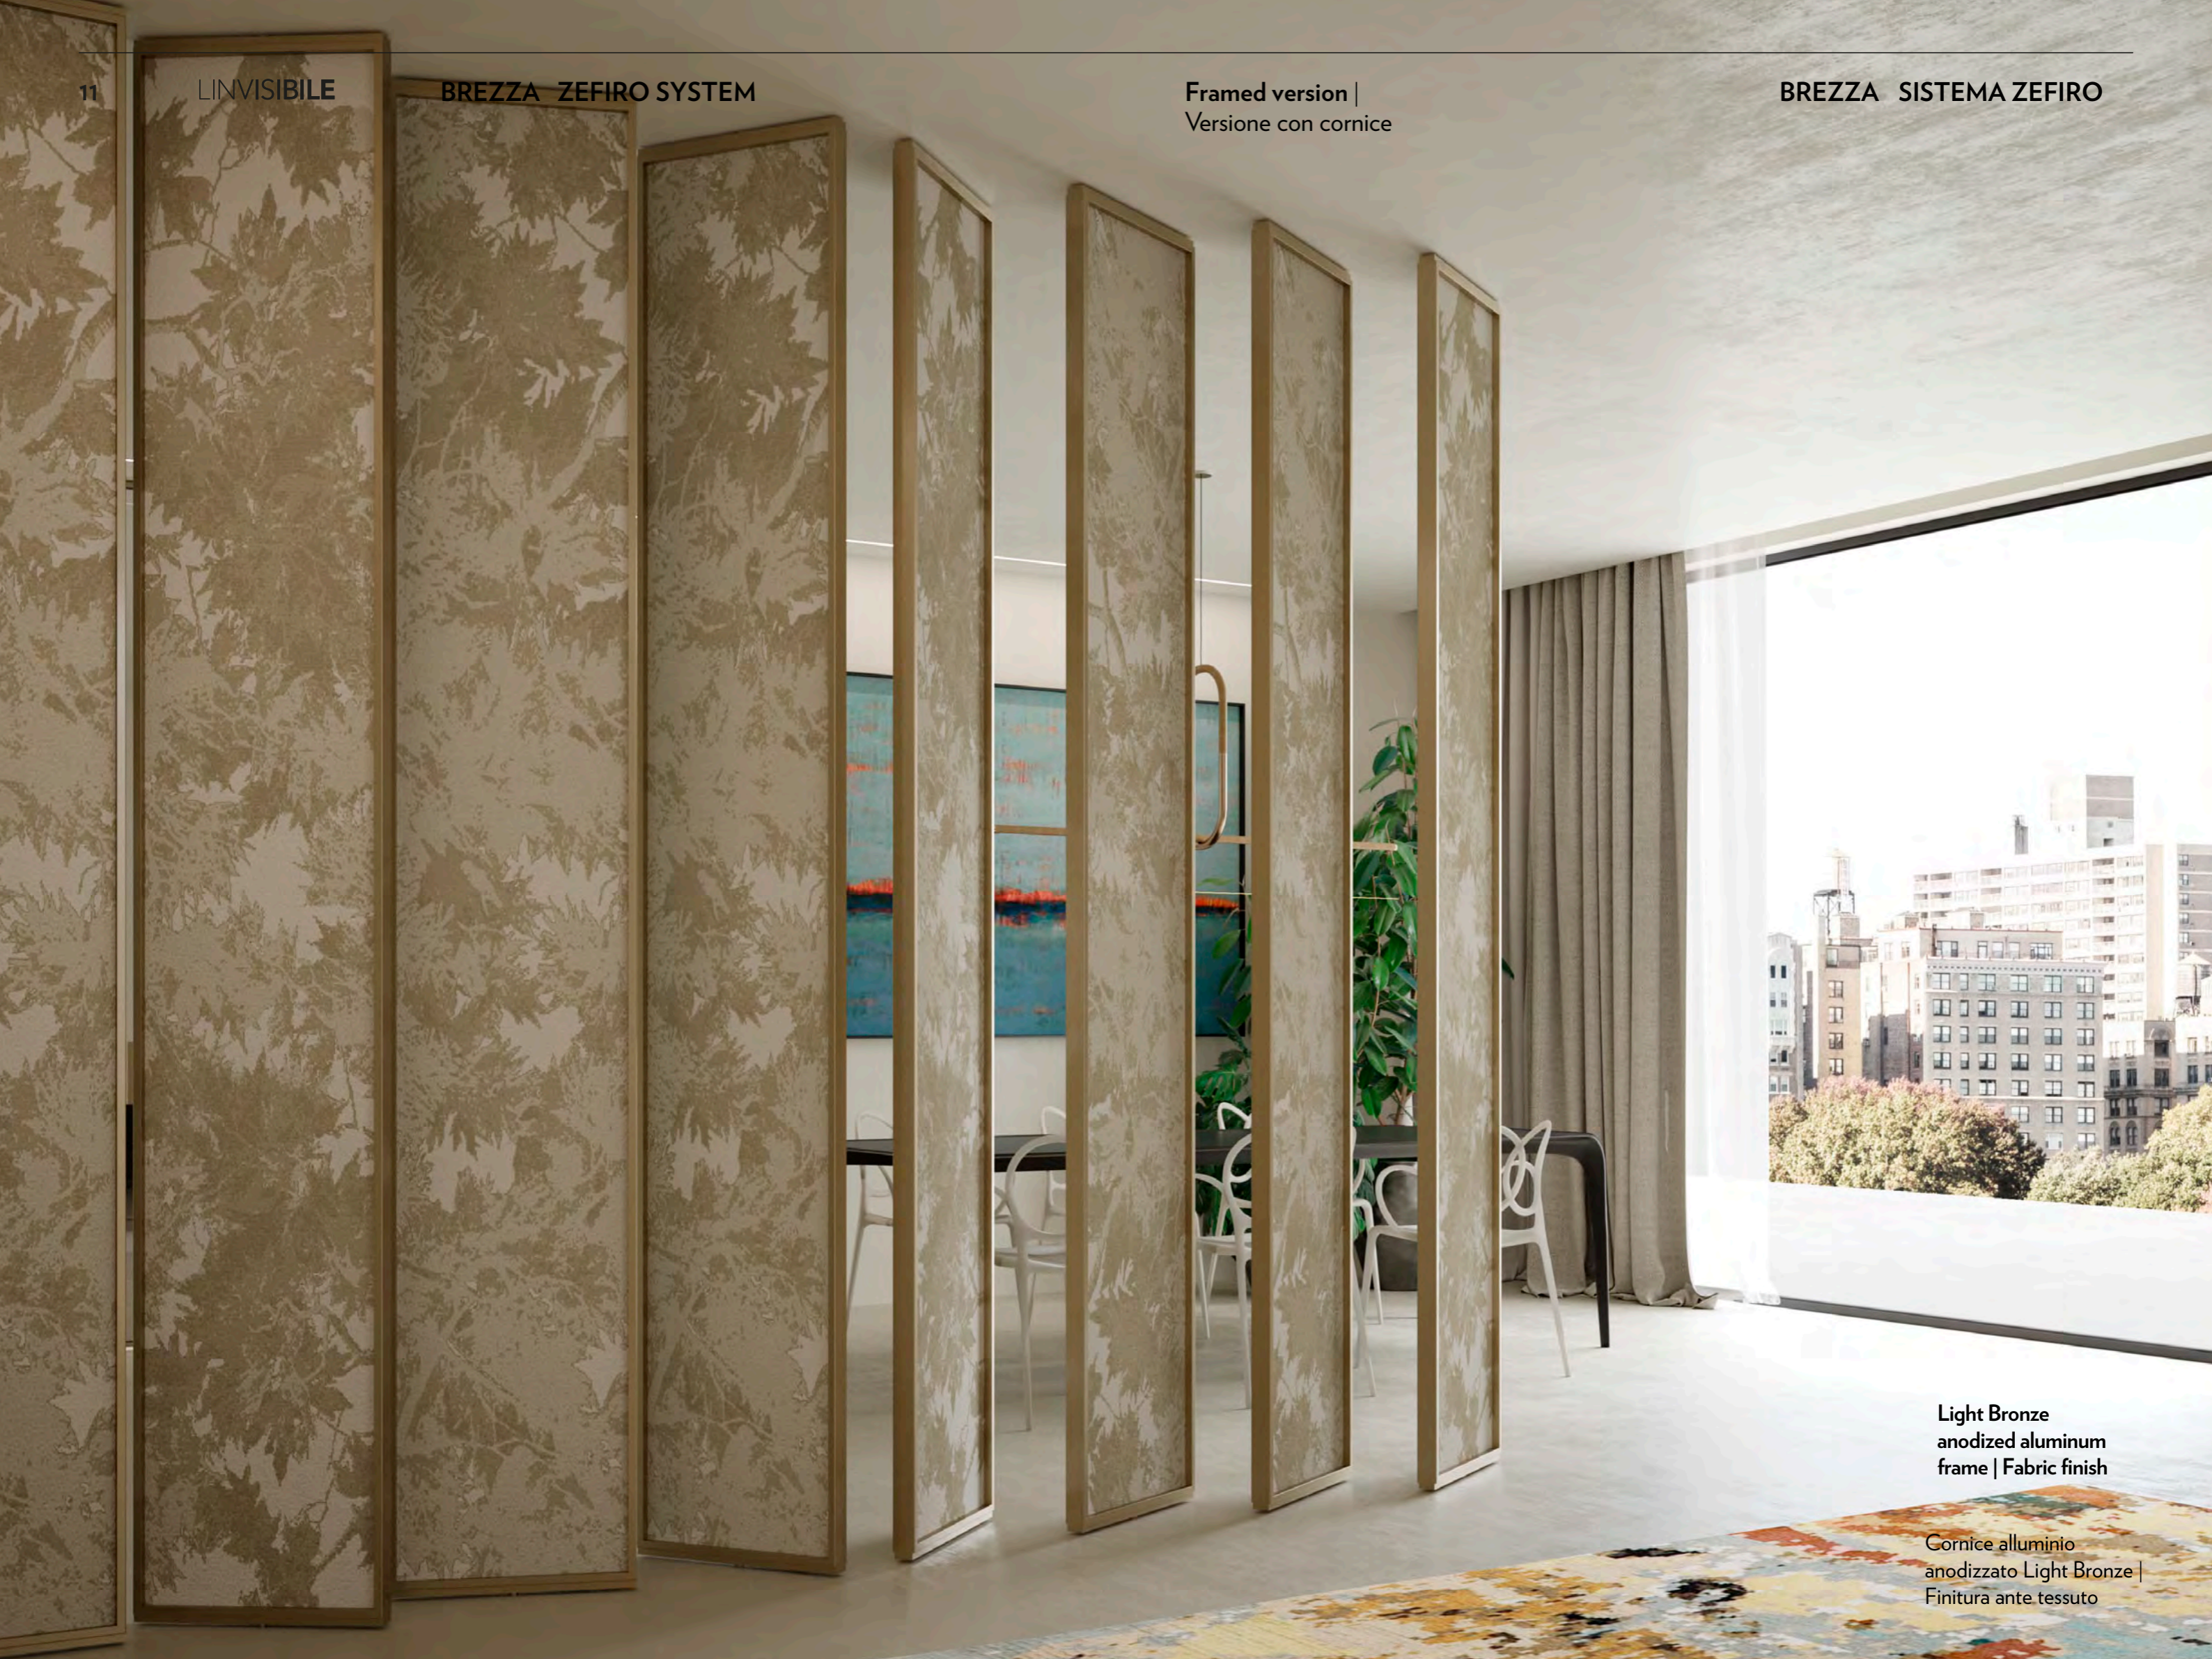

Light Bronze
anodized aluminum
frame | Fabric finish

Cornice alluminio
anodizzato Light Bronze |
Finitura ante tessuto